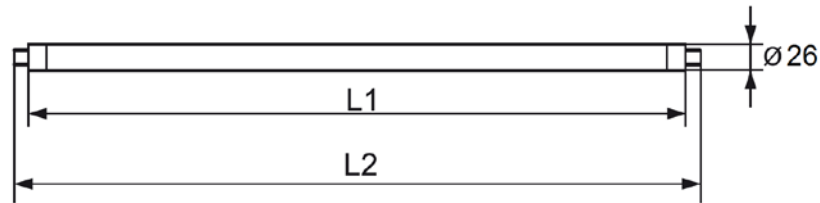

TECHNICAL SPECIFICATION

Fluorescent Tubes T8

Technical data

- Power supply: Electronic control gear
- Nominal wattage: 10W; 15W; 18W; 36W; 58W
- Colour rendering index: Ra≥82
- Colour temperature: 2700K; 4000K; 6400K
 - Rated LLMF at 2,000h: 0.97
 - Rated LLMF at 4,000h: 0.95
 - Rated LLMF at 8,000h: 0.92
 - Rated LLMF at 15,000h: 0.90
- Average lifetime: 15000h
 - Rated lamp survival factor (LSF) at 2,000h: 0.99
 - Rated lamp survival factor (LSF) at 4,000h: 0.97
 - Rated lamp survival factor (LSF) at 8,000h: 0.92
 - Rated lamp survival factor (LSF) at 15,000h: 0.90
- Operation mode LLMF/LSF: 50Hz
- Base (standard designation): G13
- Lamp mercury content: <2mg
- Dimmable: Yes, with suitable EKG
- Operating temperature: -20°C ÷ +40°C

Variants and dimensions

Model	Watt	Lumens (lm) 25°C	Colour temp. (K)	Size (mm)		Catalogue number	Packing (pcs)
				Length 1	Length 2		
EST3F-T8	10W	600	2700K	328	344	992304083F	100
EST3F-T8	10W	600	4000K	328	344	992304093F	100
EST3F-T8	10W	600	6400K	328	344	992300703F	100
EST3F-T8	15W	1225	2700K	435	450	992304103F	100
EST3F-T8	15W	1225	4000K	435	450	992304113F	100
EST3F-T8	15W	1225	6400K	435	450	992300713F	100
EST3F-T8	18W	1500	2700K	590	605	992304123F	25
EST3F-T8	18W	1500	4000K	590	605	992304133F	25
EST3F-T8	18W	1500	6400K	590	605	992300723F	25
EST3F-T8	36W	3200	2700K	1200	1215	992304143F	25
EST3F-T8	36W	3200	4000K	1200	1215	992304153F	25
EST3F-T8	36W	3200	6400K	1200	1215	992300733F	25
EST3F-T8	58W	4450	2700K	1500	1515	992304163F	25
EST3F-T8	58W	4450	4000K	1500	1515	992304173F	25
EST3F-T8	58W	4450	6400K	1500	1515	992300743F	25