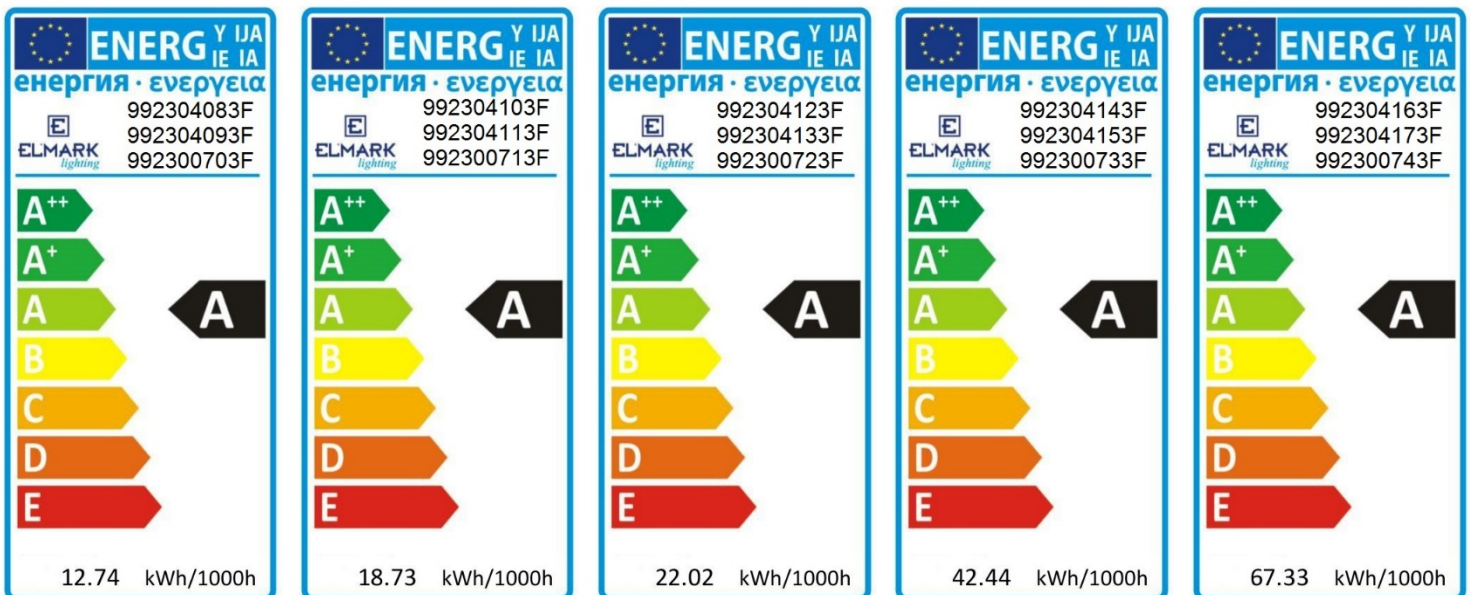

Energy efficiency